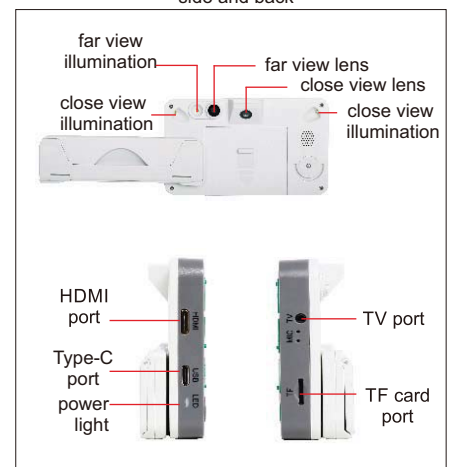

DIGITAL MAGNIFIER CODE 7526-D5

- 720P60 (close view) and 1080P30 (far view) cameras
- Double autofocus
- 26 color modes can be switched to meet the needs of different people
- Adopt folding bracket
- Detachable handle design, suitable for left-handed or right-handed use
- TV and HDMI ports to TV and display
- Automatic shutdown after 3 minutes

SPECIFICATION

Screen size	5 inch
Screen resolution	800x480
Magnification	2X-32X
Close view pixel	8M
Far view pixel	8M
Focus	manual/automatic
Color mode (26 modes)	color mode, color enhancement mode, negative mode, monochrome mode, black on white, white on black, blue on white, white on blue, yellow on black, black on yellow, yellow on blue, blue on yellow, green on white, white on green, orange on white, white on orange, red on black, black on red, orange on black, black on orange, yellow on green, green on yellow, red on white, white on red, yellow on white, white on yellow
Line	horizontal and vertical red lines
Function	screen freezing, image moving, photo playback, and high definition storage
Output	TV and HDMI
Storage	supports up to 32G TF card
Charging port	Type-C
Lithium battery	2500mAH (for 4 hours working)
Dimension (LxWxH)	145x30x85mm (when the handle is folded)
Weight	275g

after the handle is folded, the magnifier can be directly placed on the object for observation

side and back

STANDARD DELIVERY

Main unit	1 pc
HDMI cable	1 pc
Video output cable	1 pc
USB charging cable	1 pc
Power adapter	1 pc