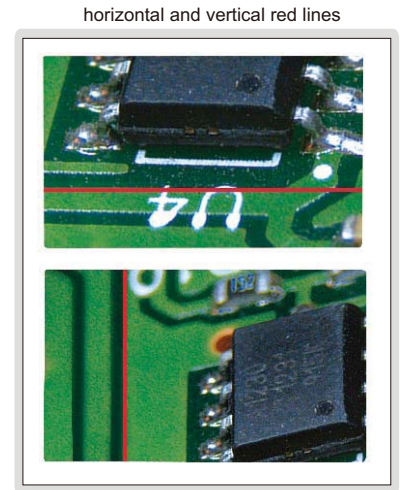

DIGITAL MAGNIFIER CODE 7526-D5

- 720P60 (close view) and 1080P30 (far view) cameras
- Double autofocus
- 26 color modes can be switched to meet the needs of different people
- Adopt folding bracket
- Detachable handle design, suitable for left-handed or right-handed use
- TV and HDMI ports to TV and display
- Automatic shutdown after 3 minutes

SPECIFICATION

Screen size	5 inch
Screen resolution	800x480
Magnification	2X-32X
Close view pixel	8M
Far view pixel	8M
Focus	manual/automatic
Color mode (26 modes)	color mode, color enhancement mode, negative mode, monochrome mode, black on white, white on black, blue on white, white on blue, yellow on black, black on yellow, yellow on blue, blue on yellow, green on white, white on green, orange on white, white on orange, red on black, black on red, orange on black, black on orange, yellow on green, green on yellow, red on white, white on red, yellow on white, white on yellow
Line	horizontal and vertical red lines
Function	screen freezing, image moving, photo playback, and high definition storage
Output	TV and HDMI
Storage	supports up to 32G TF card
Charging port	Type-C
Lithium battery	2500mAH (for 4 hours working)
Dimension (LxWxH)	145x30x85mm (when the handle is folded)
Weight	275g

after the handle is folded, the magnifier can be directly placed on the object for observation

side and back

STANDARD DELIVERY

Main unit	1 pc
HDMI cable	1 pc
Video output cable	1 pc
USB charging cable	1 pc
Power adapter	1 pc